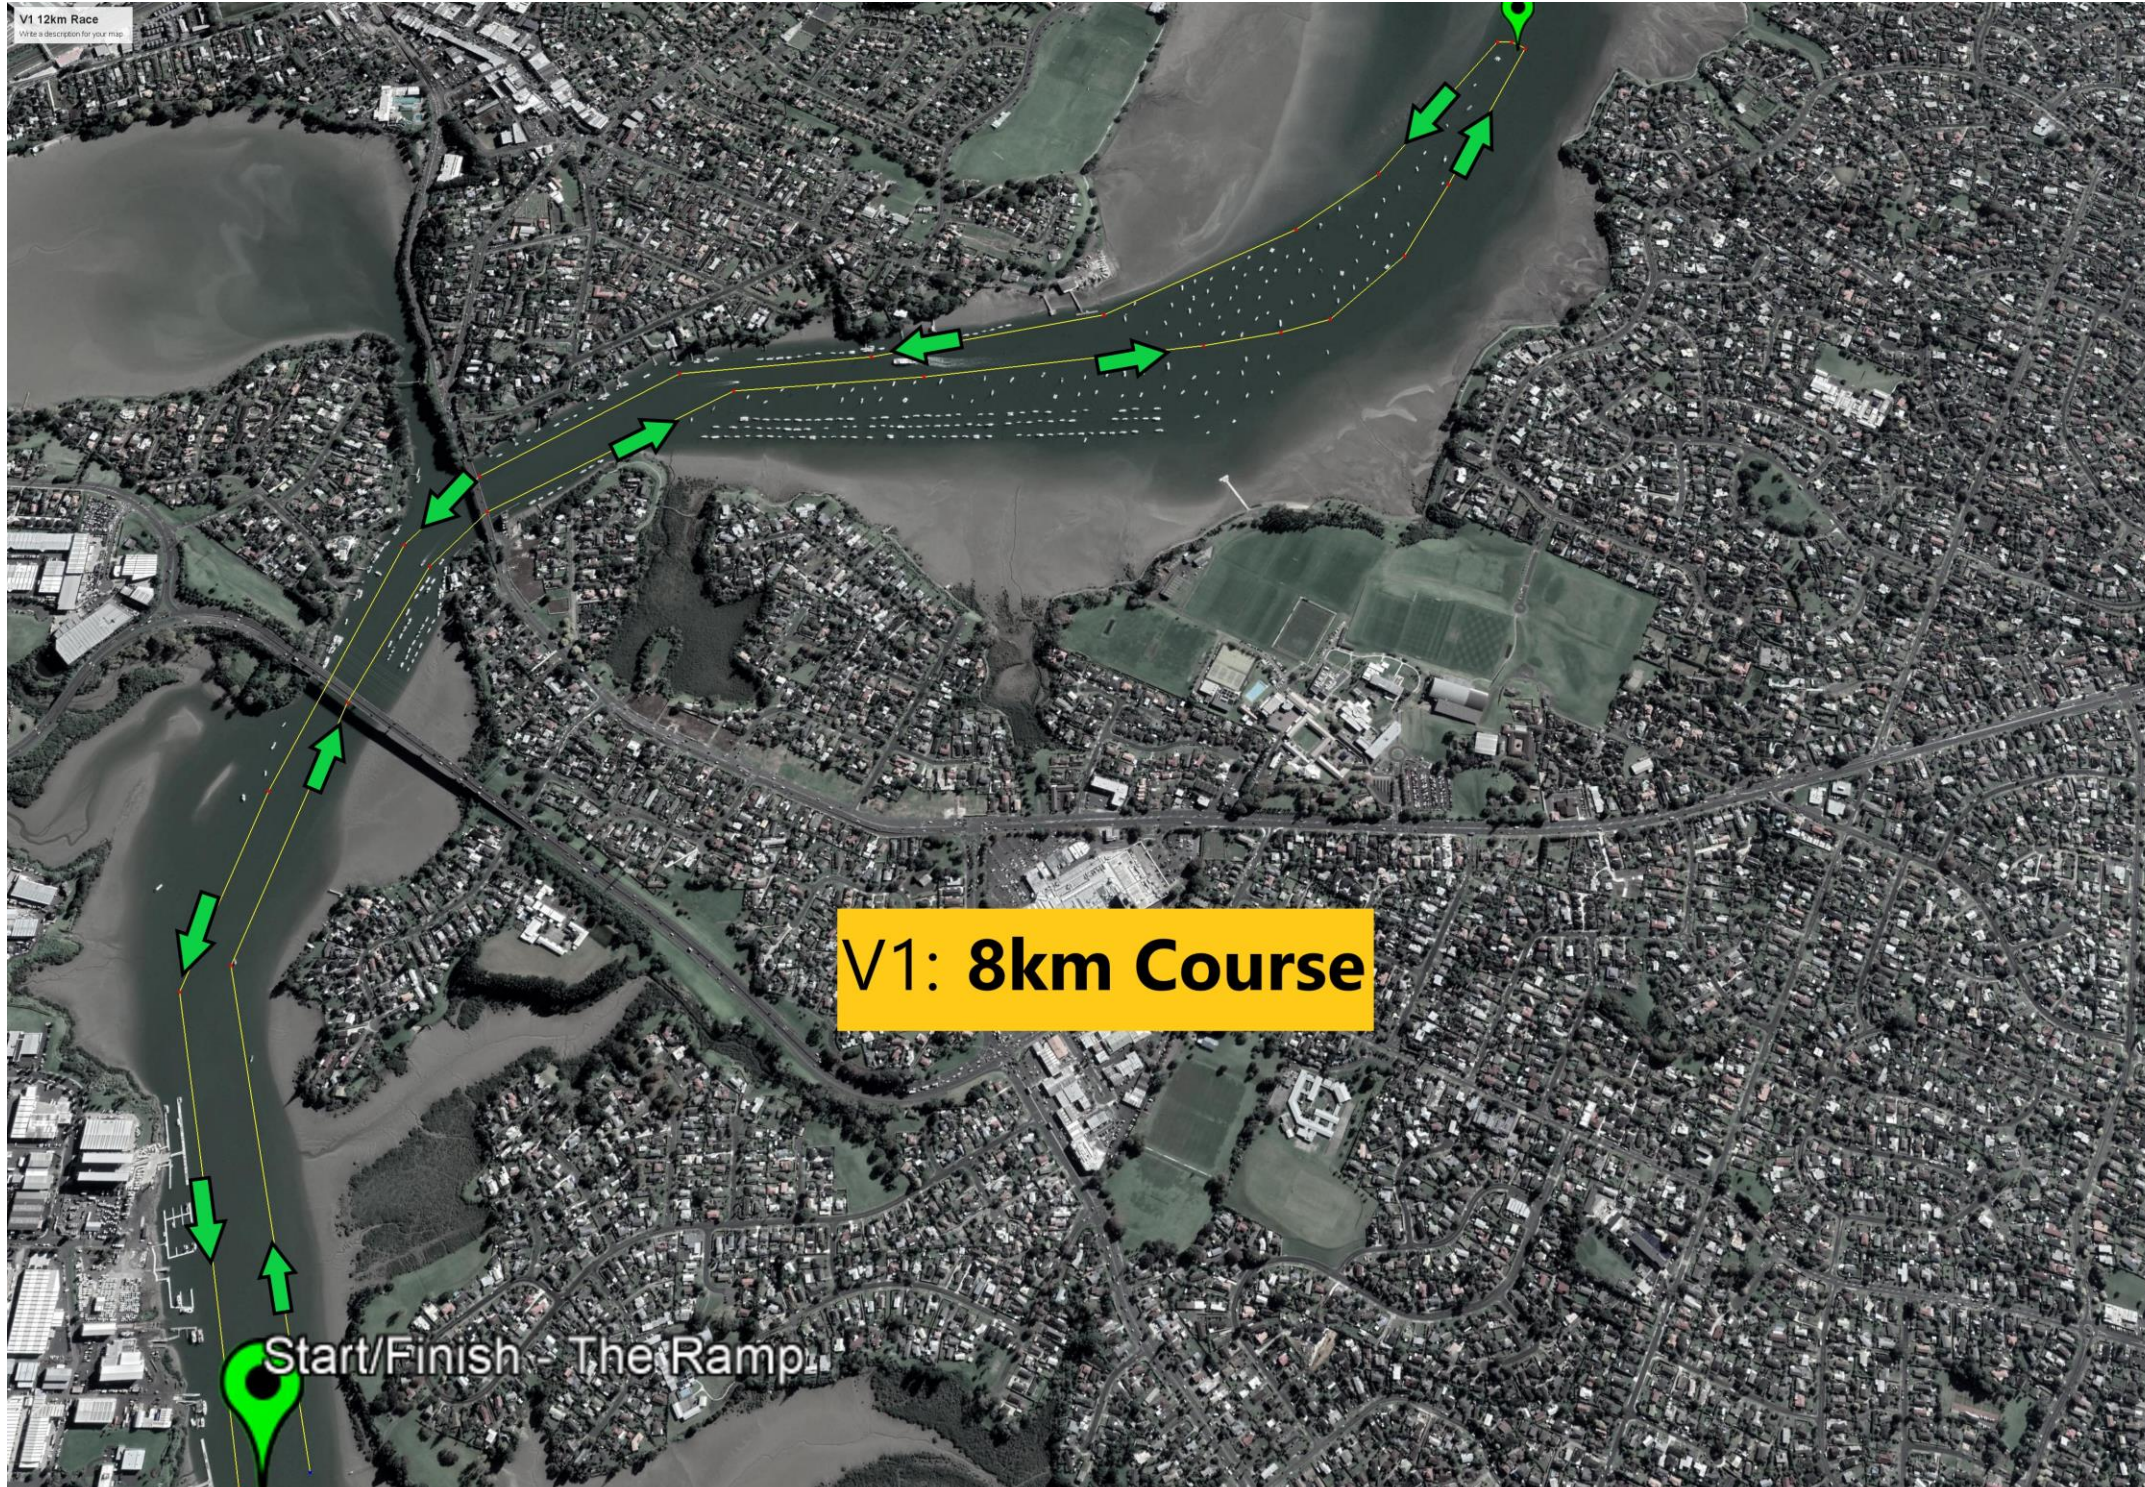

Event location:

Ian Shaw Park, 252A Panama Road, Mt Wellington, Auckland – parking is very limited – please park on road if unable to park in venue

Please off load your V1 in park area by Rowers club, bring all gear for your V1 and safety checks will be completed before race starts

Event start time:

- 7:30am - Arrive register and safety checks.
- 8:30am – Race brief for all races W1 12km and W1 8km
- 9:00am – Race 1 start: 12km. (All senior categories men and women)
- 9:10pm – Race 2 start: 8km start. (J16 and J19 boys and girls)

Cost: Seniors: \$10pp & Juniors 16 &19yrs - \$5pp

Event outline:

Race Director will go through course on day

Soup and bread will be served at end of event

Course outline as attached:

V1 12km Race

Write a description for your map

V1: 8km Course

Start/Finish - The Ramp

V1 12km Race

Write a description for your map

2nd RED 3rd RED

1st RED

W1 - 12km Race Course

Start/Finish - The Ramp